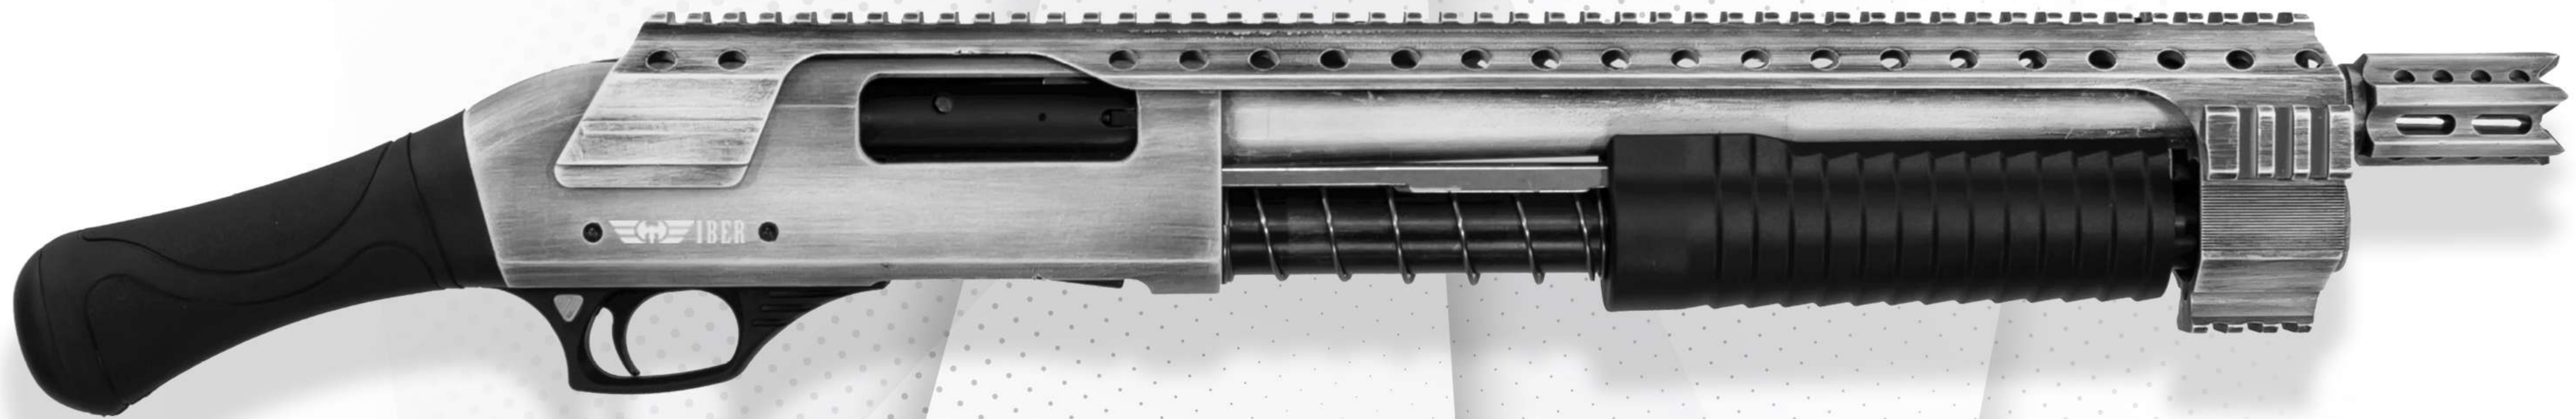

76 mm (3")

CHOKE

Mobil Chock, Slug

BARREL

4140 Full Steel

PUMP ACTION

IB-PA10

FEATURES